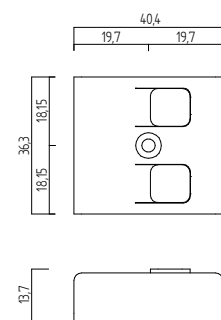

Order the CASAMBI Bluetooth-dimmer together with desired luminaire. We optimize the dimming behaviour of our luminaires by software and supply the module integrated in the luminaire.

Art-Nr. 6100

LED	eingebaute LED built-in LED	inklusive Schalter switch on/off included
E27	Fassung für austauschbare Leuchtmittel socket for exchangeable bulbs	Höhe einstellbar Height adjustable
dimmbar dimmable		stufenlose Höhenverstellung height infinitely adjustable
inklusive Dimmer dimmer included		EASY-LIFT Höhenverstellung EASY-LIFT height adjustment
inklusive Fernbedienung remote control included		inklusive Bewegungsmelder motion sensor included
Smart Home Steuerung optional smart home control optionally		Schutzart protective rating